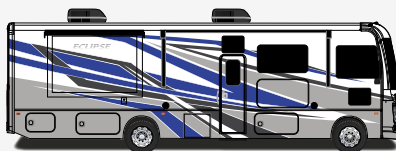

RIPTIDE

NEW EXTERIOR MY2025