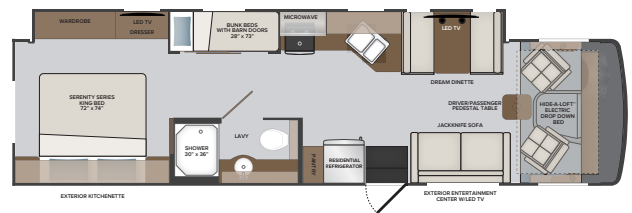

2025
MODEL YEAR

CLASS A GAS
ECLIPSE

HR HOLIDAY RAMBLER
holidayrambler.com

32S | 34J | 35R

TOP FEATURES

- Ford 7.3L V8. (335 HP, 468ft.lb.)
- 22,000 pound chassis
- One piece fiberglass rear cap
- Standard full body paint
- Side-View Camera Integrated in Exterior Mirrors
- Winegard 360+ W/4g Gateway, 5G Ready, And HD Antenna
- 8,000 pound tow hitch
- MultiPlex house controls that can be controlled by your smart phone or tablet.
- Safe-T-View camera display *(optional)*
- Standard Hide-A-Loft™ electric drop down bed
- Standard residential refrigerator. *LP refrigerator optional.*
- Pre wired for solar panel.
- Tarkett interlocking composite flooring.
- Dash stereo with Apple CarPlay, Android Auto, and tilt screen.
- No luan backer on fiberglass sidewall reducing the possibility of delamination.
- Large one piece panoramic windshield

32S

34J

35R

AVAILABLE OPTIONS

- Double Door Dometic 8 cu. Ft³ LP Refrigerator
- Washer / Dryer All-In-One Combo (35R)
- Stackable Washer & Dryer (35R)
- Manual Theater Seating (32S & 34J)
- Collision Mitigation
- Power Driver's Seat
- King Stationary Satellite Universal System
- Safe-T-View
- Roof Vent Covers
- Steering Stabilizer System