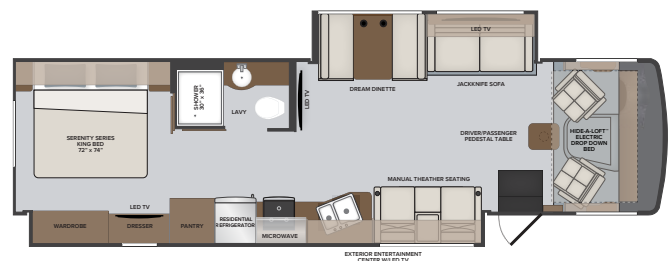

2025
MODEL YEAR

CLASS A GAS
ECLIPSE

HR HOLIDAY RAMBLER
holidayrambler.com

32S | 34J | 35R

TOP FEATURES

- Ford 7.3L V8. (335 HP, 468ft.lb.)
- 22,000 pound chassis
- One piece fiberglass rear cap
- Standard full body paint
- Side-View Camera Integrated in Exterior Mirrors
- Winegard 360+ W/4g Gateway, 5G Ready, And HD Antenna
- 8,000 pound tow hitch
- MultiPlex house controls that can be controlled by your smart phone or tablet.
- Safe-T-View camera display *(optional)*
- Standard Hide-A-Loft™ electric drop down bed
- Standard residential refrigerator. *LP refrigerator optional.*
- Pre wired for solar panel.
- Tarkett interlocking composite flooring.
- Dash stereo with Apple CarPlay, Android Auto, and tilt screen.
- No luan backer on fiberglass sidewall reducing the possibility of delamination.
- Large one piece panoramic windshield

32S

34J

35R

AVAILABLE OPTIONS

- Double Door Dometic 8 cu. Ft³ LP Refrigerator
- Washer / Dryer All-In-One Combo (35R)
- Stackable Washer & Dryer (35R)
- Manual Theater Seating (32S & 34J)
- Collision Mitigation
- Power Driver's Seat
- King Stationary Satellite Universal System
- Safe-T-View
- Roof Vent Covers
- Steering Stabilizer System