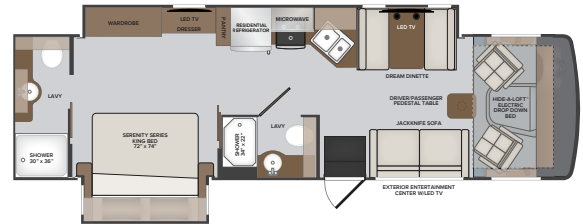

2025
MODEL YEAR

CLASS A GAS
ECLIPSE

HR HOLIDAY RAMBLER
holidayrambler.com

32S | 34J | 35R

TOP FEATURES

- Ford 7.3L V8. (335 HP, 468ft.lb.)
- 22,000 pound chassis
- One piece fiberglass rear cap
- Standard full body paint
- Side-View Camera Integrated in Exterior Mirrors
- Winegard 360+ W/4g Gateway, 5G Ready, And HD Antenna
- 8,000 pound tow hitch
- MultiPlex house controls that can be controlled by your smart phone or tablet.
- Safe-T-View camera display *(optional)*
- Standard Hide-A-Loft™ electric drop down bed
- Standard residential refrigerator. *LP refrigerator optional.*
- Pre wired for solar panel.
- Tarkett interlocking composite flooring.
- Dash stereo with Apple CarPlay, Android Auto, and tilt screen.
- No luan backer on fiberglass sidewall reducing the possibility of delamination.
- Large one piece panoramic windshield

32S

34J

35R

AVAILABLE OPTIONS

- Double Door Dometic 8 cu. Ft³ LP Refrigerator
- Washer / Dryer All-In-One Combo (35R)
- Stackable Washer & Dryer (35R)
- Manual Theater Seating (32S & 34J)
- Collision Mitigation
- Power Driver's Seat
- King Stationary Satellite Universal System
- Safe-T-View
- Roof Vent Covers
- Steering Stabilizer System